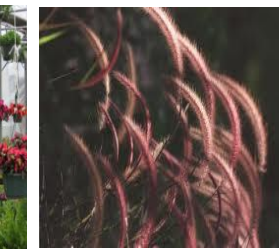

Burgandy Sun Coleus-Sun

Florida Sun Jade- Sun

Coleus Wiz Mix - Shade

Blue Salvia - Sun

Dusty Miller-Sun/Shade

Mexican Heather - Sun

Angelonia - Sun

Lantana - Sun

Pentas - Sun

Potato Vine - Sun

Color Bowls - Sun/Shade

Patio Pots - Sun/Shade

Baskets-Sun/Shade

Fountain Grass - Sun (gal)

Mex Feather Grass - Sun(Gal)

Coreopsis - Sun (Gal)

Balloon Flowers - Sun (Gal)

Ferns - Autumn - Shade (Gal)

Ferns - Wood - Shade (Gal)

Day Lillies - Sun (Gal)

Ruellia - Sun (Gal)

Gazania Mix-Sun (Qt)

Rosemary (Qt)

Basil (Qt)